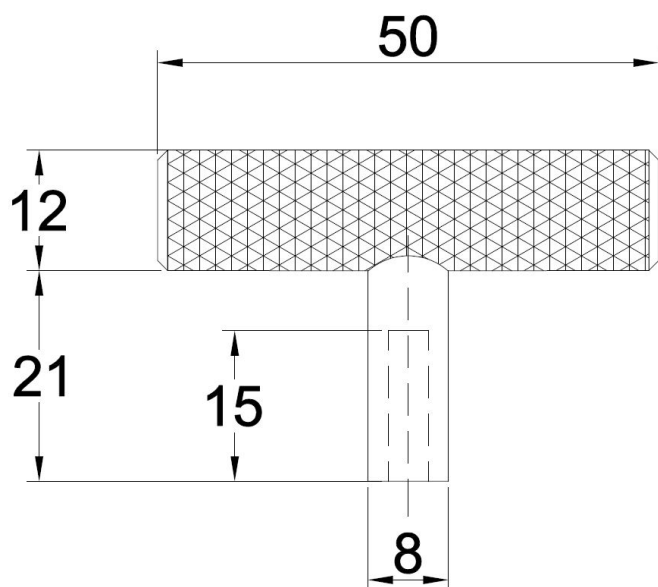

PRODUCT SHEET

Description:

T-Handle "Grip", $\varnothing 12 \times 50 \text{mm}$, H:33mm, Satin Brass, Brass Brass Material, Incl. 1 pcs of M4x25mm. Satin Brass Screw

Item number:

17.01.220-8

Units	Box	Carton	HS Code	Barcode
Pcs.	20	100	8302420090	 5704866509800

SISO A/S

Mileparken 11
DK-2740 Skovlunde
Denmark
VAT: DK 24786013

Phone +45 45 830 900

www.siso.dk
siso@siso.dk

Danske Bank
Nytorv Branch
Copenhagen
SWIFT: DABADKKK

Account no.
4180 3112 112936
IBAN Account
DK7230003112112936